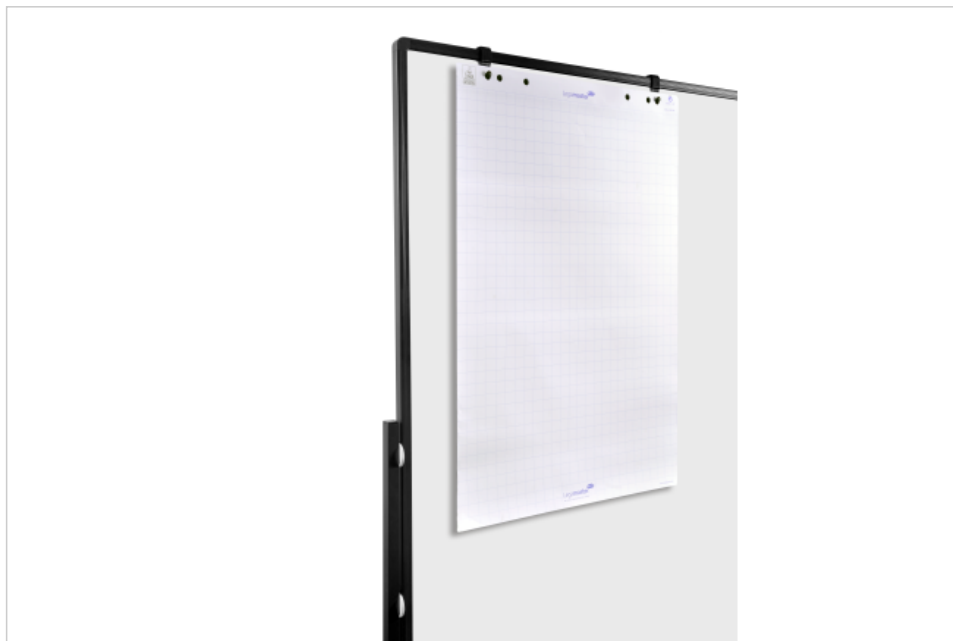

## PREMIUM PLUS workshop board foldable 150x120cm white

- Foldable, high-quality workshop board
- Easy to fold for moving and storing
- Double-sided plain foam board
- Matte coated aluminium board frame, footings and legs in matte coated steel
- Height adjustable at two fixed positions
- Vertical and horizontal board mounting option
- Set of 4 lockable castors and flipchart hooks included
- Minimal height of the total product (vertical setup) : 196 cm
- Maximum height of the total product (vertical setup): 226 cm
- Maximum height of the total product (horizontal setup): 196 cm
- Board size: H 150 x W 120 cm

Ref.: **7-205010**

EAN: **8713797091145**

- For effective brainstorm, workshop and scrum sessions
- Attractive, lightweight and mobile design
- Toolfree mounting: quick and easy assembly
- Legs are firmly attached to the board for extra stability
- Quick linking of several boards

## Specifications

Surface (material/colour)	Laminated carton / White
Frame (material/colour)	Aluminium / Anthracite grey (RAL7016)
Corner (material/colour)	Plastic / Anthracite grey (RAL7016)
Article dimensions	1200 x 1500 (mm)
Total dimensions	H: 1960 (mm)
Mobile	yes
Castors	yes
Number of lockable castors	4
Foldable	yes
Product warranty	2 years