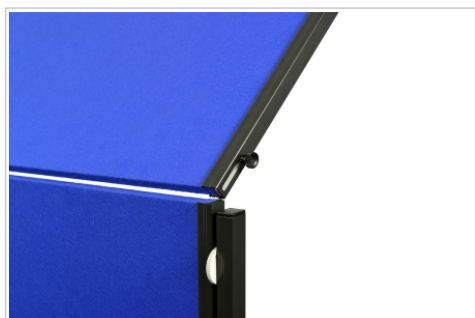

PREMIUM PLUS workshop board foldable 150x120cm navy-blue

- Foldable, high-quality workshop board
- Easy to fold for moving and storing
- Double-sided felt board
- Matte coated aluminium board frame, footings and legs in matte coated steel
- Height adjustable at two fixed positions
- Vertical and horizontal board mounting option
- Set of 4 lockable castors and flipchart hooks included
- Minimal height of the total product (vertical setup) : 196 cm
- Maximum height of the total product (vertical setup): 226 cm
- Maximum height of the total product (horizontal setup): 196 cm
- Board size: H 150 x W 120 cm

- For effective brainstorm, workshop and scrum sessions
- Attractive, lightweight and mobile design
- Toolfree mounting: quick and easy assembly
- Legs are firmly attached to the board for extra stability
- Quick linking of several boards

Specifications

Surface (material/colour)	Felt / Blue
Frame (material/colour)	Aluminium / Anthracite grey (RAL7016)
Corner (material/colour)	Plastic / Anthracite grey (RAL7016)
Article dimensions	1200 x 1500 (mm)
Total dimensions	H: 1960 (mm)
Mobile	yes
Castors	yes
Number of lockable castors	4
Foldable	yes
Product warranty	2 years