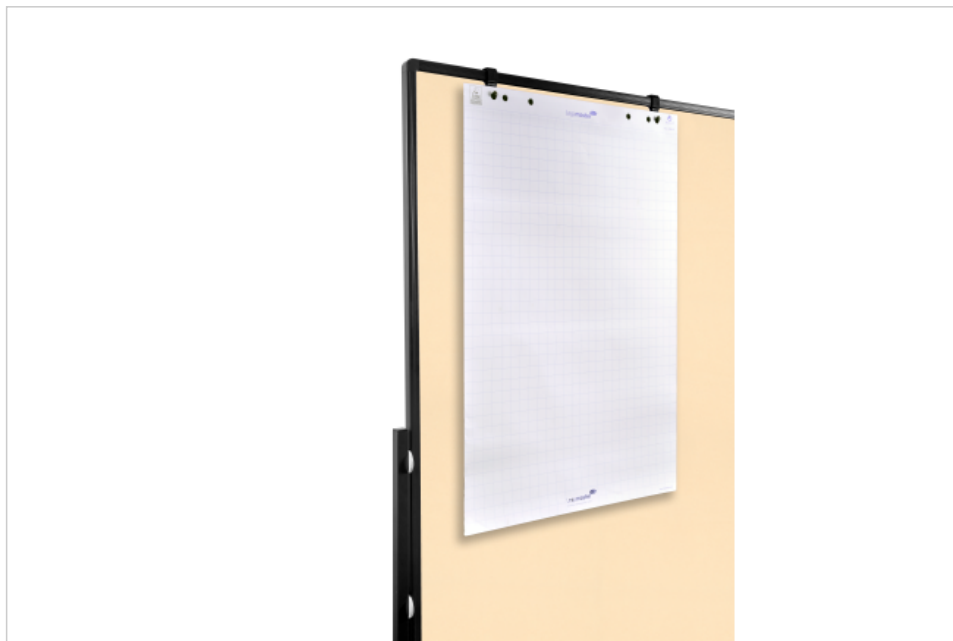

- For effective brainstorm, workshop and scrum sessions
- Attractive, lightweight and mobile design
- Toolfree mounting: quick and easy assembly
- Legs are firmly attached to the board for extra stability
- Quick linking of several boards

PREMIUM PLUS workshop board foldable 150x120cm beige

- Foldable, high-quality workshop board
- Easy to fold for moving and storing
- Double-sided felt board
- Matte coated aluminium board frame, footings and legs in matte coated steel
- Height adjustable at two fixed positions
- Vertical and horizontal board mounting option
- Set of 4 lockable castors and flipchart hooks included
- Minimal height of the total product (vertical setup) : 196 cm
- Maximum height of the total product (vertical setup): 226 cm
- Maximum height of the total product (horizontal setup): 196 cm
- Board size: H 150 x W 120 cm

Specifications

| | |
|----------------------------|---------------------------------------|
| Surface (material/colour) | Felt / - |
| Frame (material/colour) | Aluminium / Anthracite grey (RAL7016) |
| Corner (material/colour) | Plastic / Anthracite grey (RAL7016) |
| Article dimensions | 1200 x 1500 (mm) |
| Total dimensions | H: 1960 (mm) |
| Mobile | yes |
| Castors | yes |
| Number of lockable castors | 4 |
| Foldable | yes |
| Product warranty | 2 years |