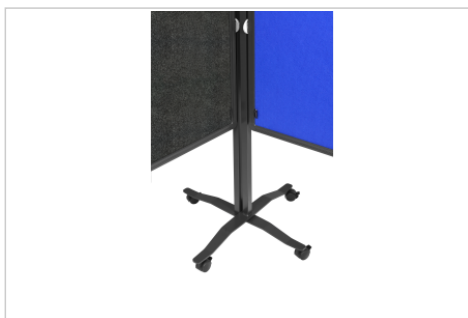

PREMIUM PLUS workshop board foldable 150x120cm anthracite

- Foldable, high-quality workshop board
- Easy to fold for moving and storing
- Double-sided felt board
- Matte coated aluminium board frame, footings and legs in matte coated steel
- Height adjustable at two fixed positions
- Vertical and horizontal board mounting option
- Set of 4 lockable castors and flipchart hooks included
- Minimal height of the total product (vertical setup) : 196 cm
- Maximum height of the total product (vertical setup): 226 cm
- Maximum height of the total product (horizontal setup): 196 cm
- Board size: H 150 x W 120 cm

- For effective brainstorm, workshop and scrum sessions
- Attractive, lightweight and mobile design
- Toolfree mounting: quick and easy assembly
- Legs are firmly attached to the board for extra stability
- Quick linking of several boards

Specifications

Surface (material/colour)	Felt / -
Frame (material/colour)	Aluminium / Anthracite grey (RAL7016)
Corner (material/colour)	Plastic / Anthracite grey (RAL7016)
Article dimensions	1200 x 1500 (mm)
Total dimensions	H: 1960 (mm)
Mobile	yes
Castors	yes
Number of lockable castors	4
Foldable	yes
Product warranty	2 years