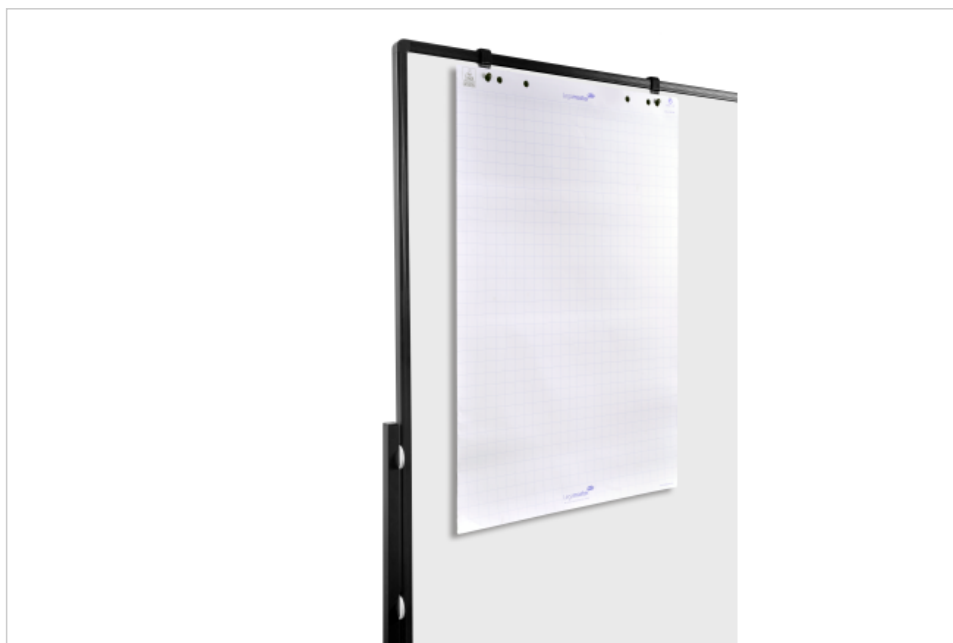

## PREMIUM PLUS workshop board 150x120cm white

- Non-foldable, high-quality workshop board
- Double-sided plain foam board
- Matte coated aluminium board frame, footings and legs in matte coated steel
- Height adjustable at two fixed positions
- Vertical and horizontal board mounting option
- Set of 4 lockable castors and flipchart hooks included
- Minimal height of the total product (vertical setup) : 196 cm
- Maximum height of the total product (vertical setup): 226 cm
- Maximum height of the total product (horizontal setup): 196 cm
- Board size: H 150 x W 120 cm

Ref.: **7-204010**

EAN: **8713797091084**

- For effective brainstorm, workshop and scrum sessions
- Attractive, lightweight and mobile design
- Toolfree mounting: quick and easy assembly
- Legs are firmly attached to the board for extra stability
- Quick linking of several boards

## Specifications

Surface (material/colour)	Laminated carton / White
Frame (material/colour)	Aluminium / Anthracite grey (RAL7016)
Corner (material/colour)	Plastic / Anthracite grey (RAL7016)
Article dimensions	1200 x 1500 (mm)
Total dimensions	H: 1960 (mm)
Mobile	yes
Castors	yes
Number of lockable castors	4
Foldable	no
Product warranty	2 years