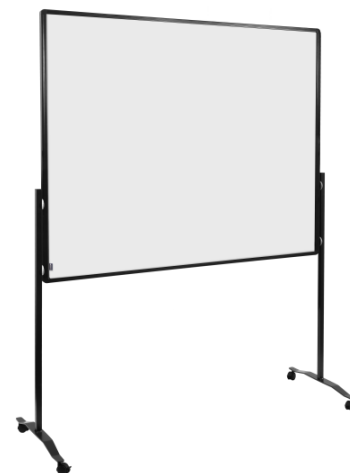

## PREMIUM PLUS workshop board 150x120cm white

- Non-foldable, high-quality workshop board
- Double-sided plain foam board
- Matte coated aluminium board frame, footings and legs in matte coated steel
- Height adjustable at two fixed positions
- Vertical and horizontal board mounting option
- Set of 4 lockable castors and flipchart hooks included
- Minimal height of the total product (vertical setup) : 196 cm
- Maximum height of the total product (vertical setup): 226 cm
- Maximum height of the total product (horizontal setup): 196 cm
- Board size: H 150 x W 120 cm

Ref.: **7-204010**

EAN: **8713797091084**

- For effective brainstorm, workshop and scrum sessions
- Attractive, lightweight and mobile design
- Toolfree mounting: quick and easy assembly
- Legs are firmly attached to the board for extra stability
- Quick linking of several boards

## Specifications

Surface (material/colour)	Laminated carton / White
Frame (material/colour)	Aluminium / Anthracite grey (RAL7016)
Corner (material/colour)	Plastic / Anthracite grey (RAL7016)
Article dimensions	1200 x 1500 (mm)
Total dimensions	H: 1960 (mm)
Mobile	yes
Castors	yes
Number of lockable castors	4
Foldable	no
Product warranty	2 years