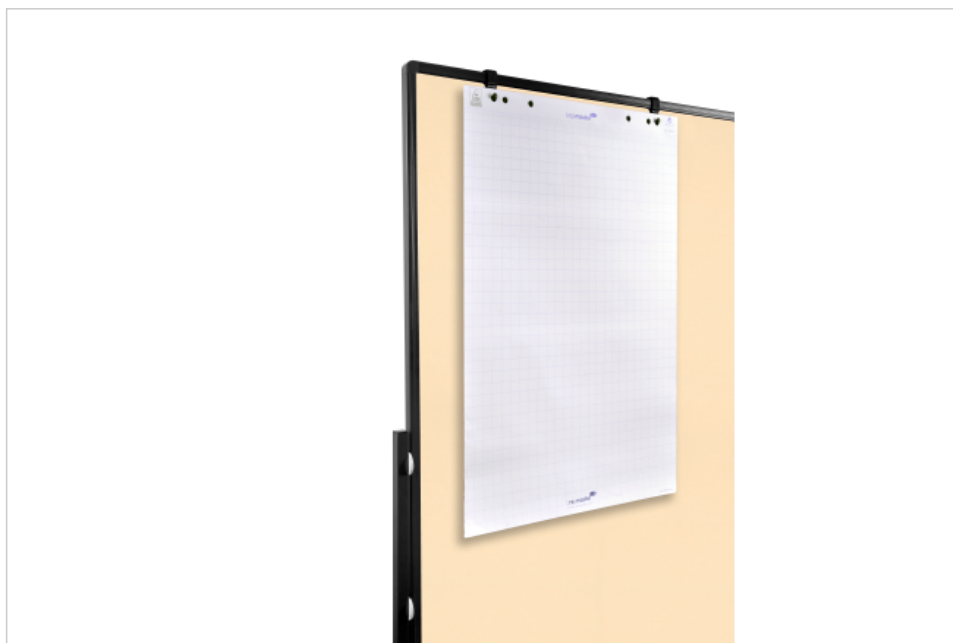

PREMIUM PLUS workshop board 150x120cm beige

- Non-foldable, high-quality workshop board
- Double-sided felt board
- Matte coated aluminium board frame, footings and legs in matte coated steel
- Height adjustable at two fixed positions
- Vertical and horizontal board mounting option
- Set of 4 lockable castors and flipchart hooks included
- Minimal height of the total product (vertical setup) : 196 cm
- Maximum height of the total product (vertical setup): 226 cm
- Maximum height of the total product (horizontal setup): 196 cm
- Board size: H 150 x W 120 cm

- For effective brainstorm, workshop and scrum sessions
- Attractive, lightweight and mobile design
- Toolfree mounting: quick and easy assembly
- Legs are firmly attached to the board for extra stability
- Quick linking of several boards

Recommended accessories

- Workshop board paper hook 2pcs
Ref.:7-208100
- PREMIUM workshop case 2400pcs
Ref.:7-225500

Ref.: **7-204110**

EAN: **8713797091091**

Specifications

Surface (material/colour)	Felt / -
Frame (material/colour)	Aluminium / Anthracite grey (RAL7016)
Corner (material/colour)	Plastic / Anthracite grey (RAL7016)
Article dimensions	1200 x 1500 (mm)
Total dimensions	H: 1960 (mm)
Mobile	yes
Castors	yes
Number of lockable castors	4
Foldable	no
Product warranty	2 years